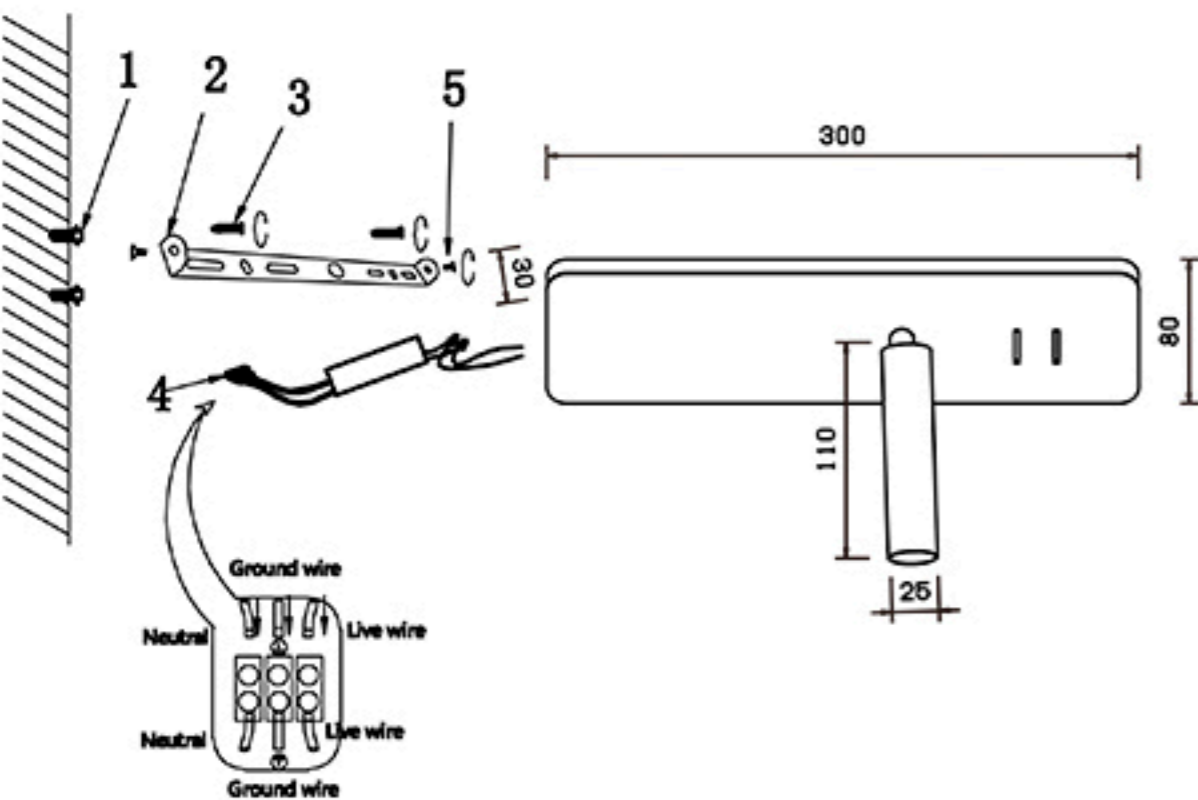

Specification of installation

In order to ensure safety use, please notice the following items:

- Read and understand the whole Specification.
- Suitable for the use of 220-240V and 50-60Hz.
- Must be installed on the fixed places and be checked annually
- Please wear gloves as installment and avoid rot on the surface of plating.
- Please turn off the lighting source by soft cloth as cleaning prohibited to use of rotted detergent.
- Please connect with the local sales service center when there are any abnormality.

Live wire-Brown
Neutral-Light grey
Ground wire-Yellow

- 1 Wall anchor
- 2 Mounting
- 3 Self-tapping screw
- 4 Terminal
- 5 Nut
- 6 BK

Product coding: CLT 215W

WALL OF THE BOX SIZE

FITURE SIZE