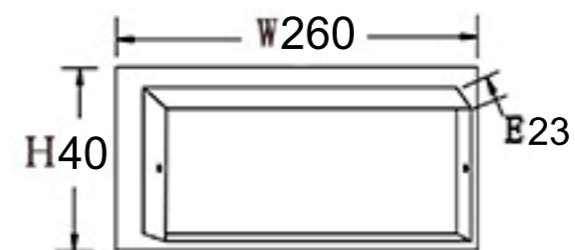

Specification of installation

In order to ensure safety use, please notice the following items:

- Read and understand the whole Specification.
- Suitable for the use of 220-240V and 50-60Hz.
- Must be installed on the fixed places and be checked annually
- Please wear gloves as installment and avoid rot on the surface of plating.
- Please turn off the lighting source by soft cloth as cleaning prohibited to use of rotted detergent.
- Please connect with the local sales service center when there are any abnormality.

Live wire-Brown
Neutral-Light grey
Ground wire-Yellow

- 1 Wall anchor
- 2 Mounting
- 3 Self-tapping screw
- 4 Terminal
- 5 Nut
- 6 BK

Product coding: CLT 215W

WALL OF THE BOX SIZE

FITURE SIZE